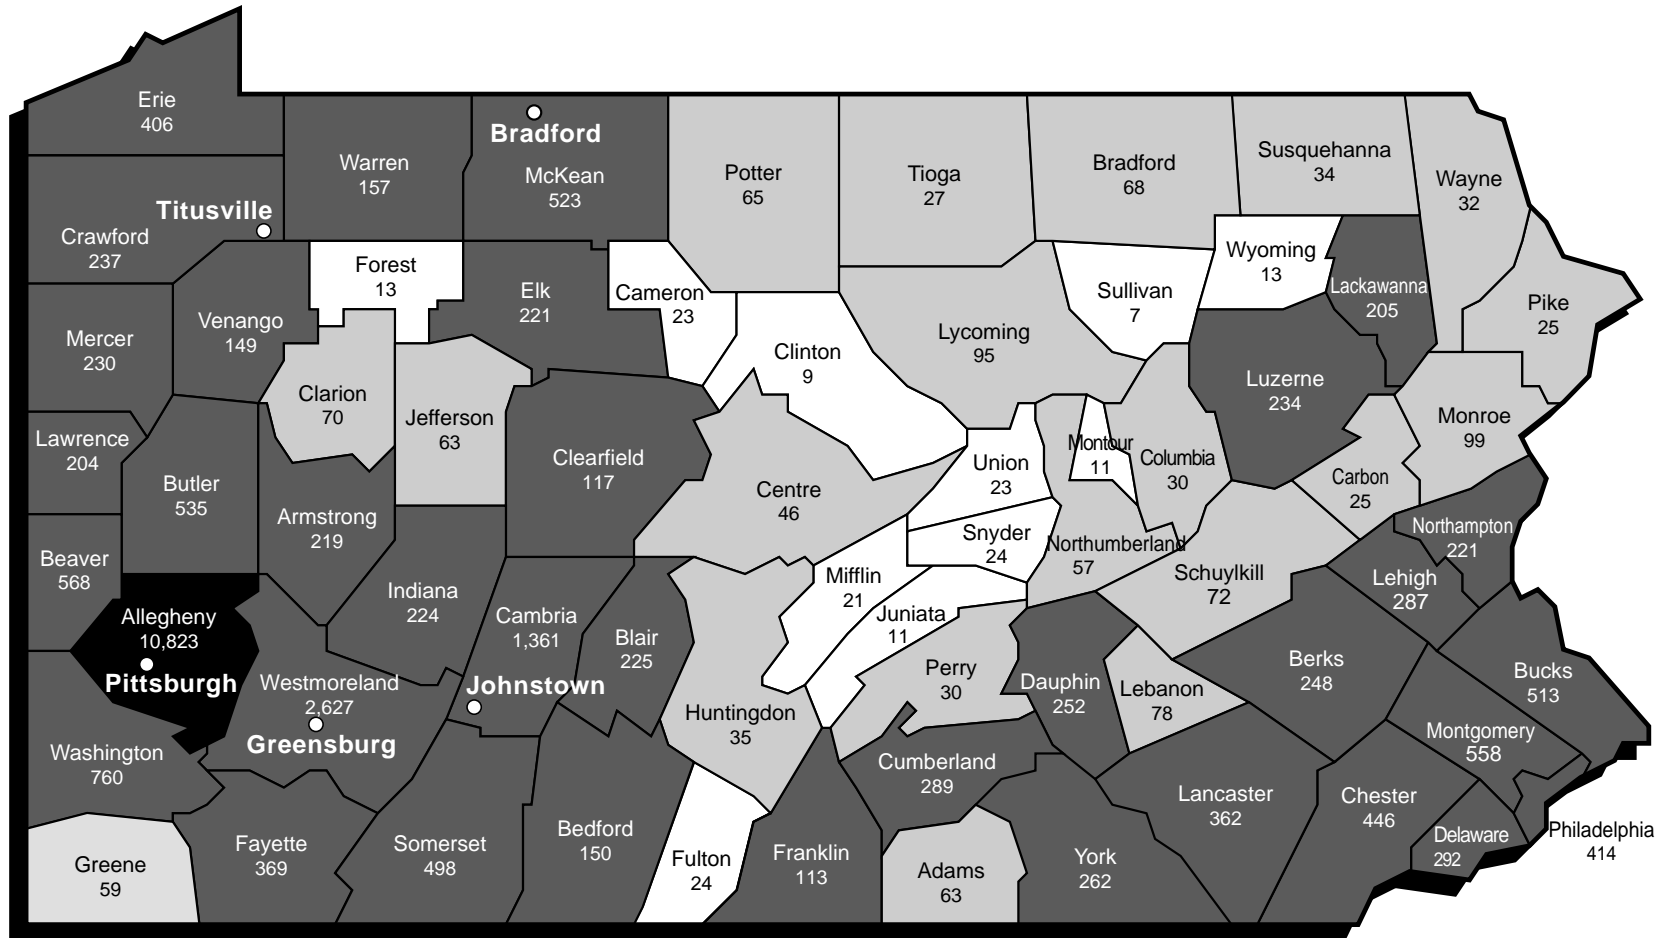

Headcount Enrollment by Pennsylvania County Total University Fall Term, 1999

Pennsylvania Total <i>(Includes 193 Unclassified)</i>	26,744
Other U.S. Students	4,228
Non-Resident Alien Students	<u>1,572</u>
TOTAL	<u>32,544</u>

Note: Figures include undergraduate, graduate, and first professional students.