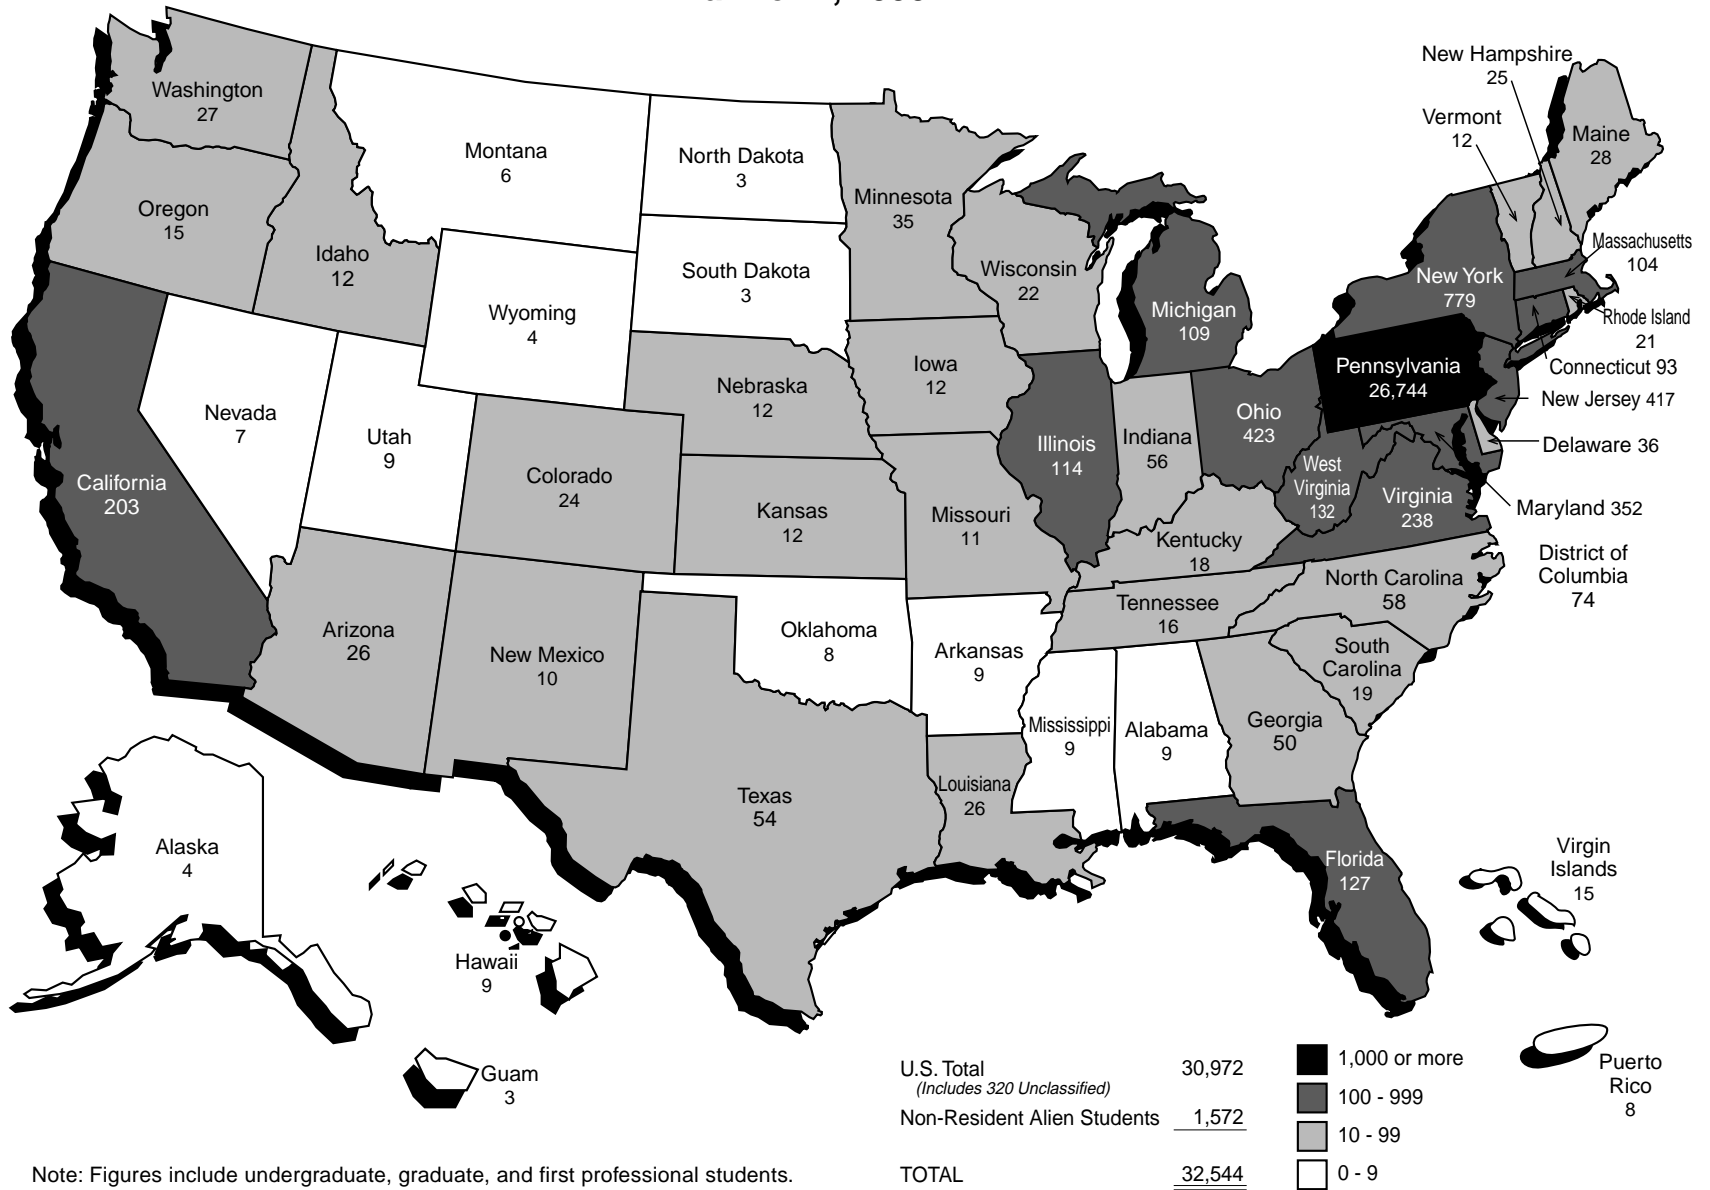

Headcount Enrollment by State or Territory

Total University

Fall Term, 1999

Note: Figures include undergraduate, graduate, and first professional students.

U.S. Total	30,972
<i>(Includes 320 Unclassified)</i>	
Non-Resident Alien Students	<u>1,572</u>
TOTAL	<u>32,544</u>

	1,000 or more		Puerto Rico
	100 - 999		8
	10 - 99		
	0 - 9		