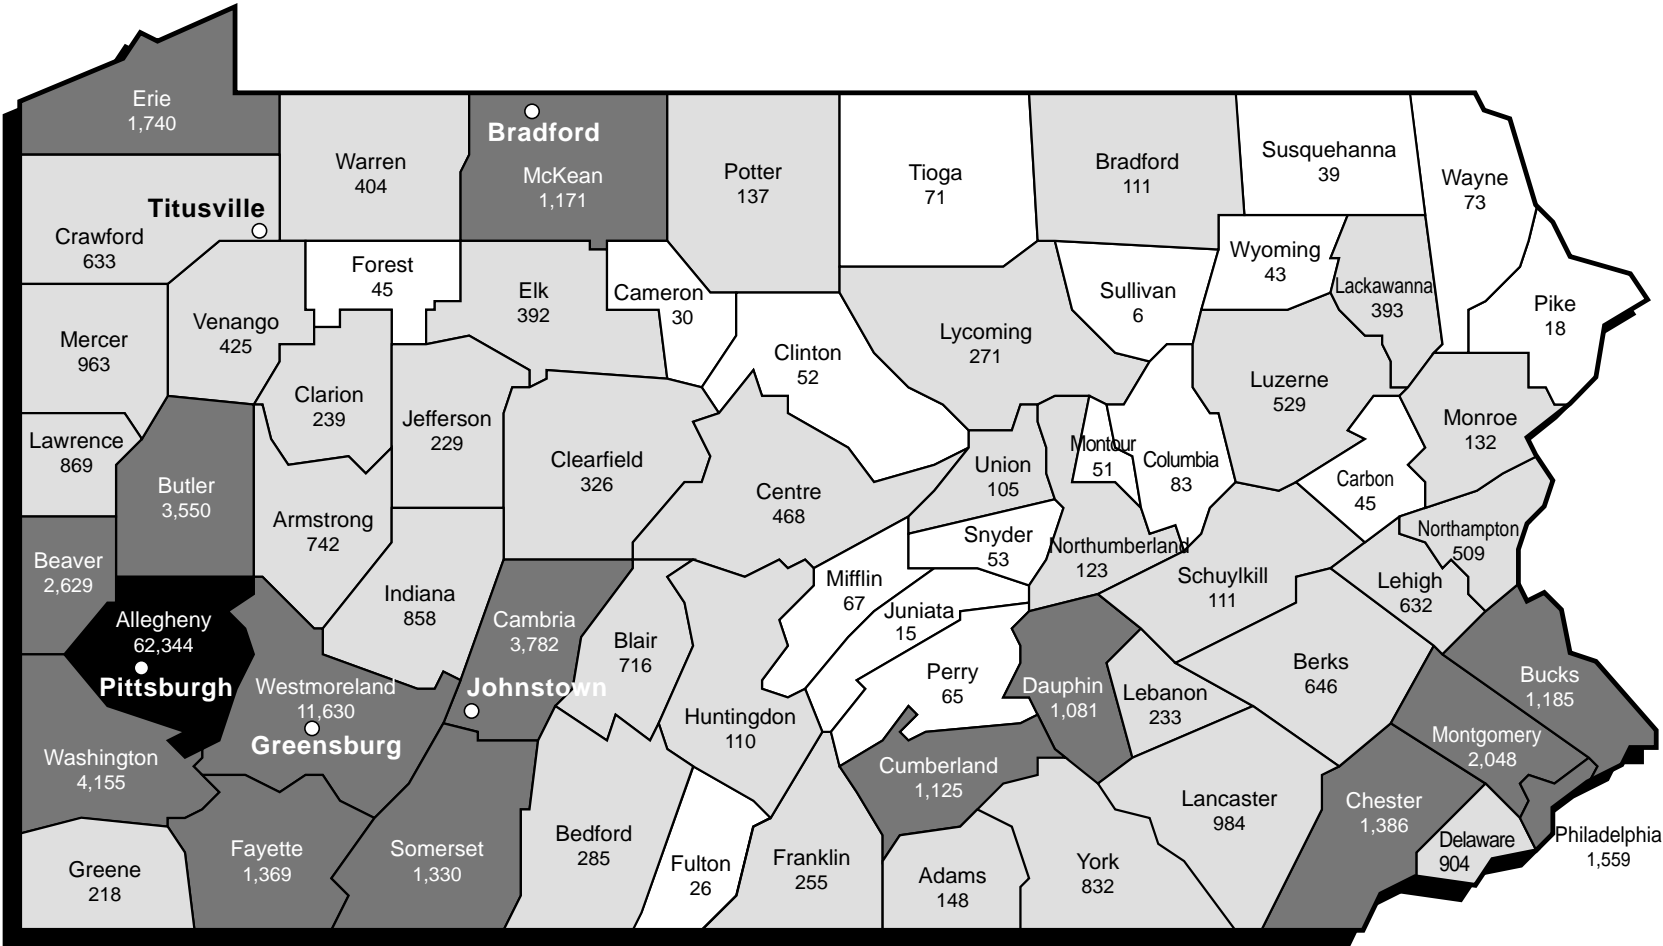

Alumni Residing in Pennsylvania by County 2001

Alumni, Pennsylvania	117,949
<i>(Includes 151 Unclassified)</i>	
Alumni, Other U.S.	71,953
Alumni, Outside of U.S.	5,344
TOTAL	<u>195,246</u>

Source: Institutional Advancement, September 2001.