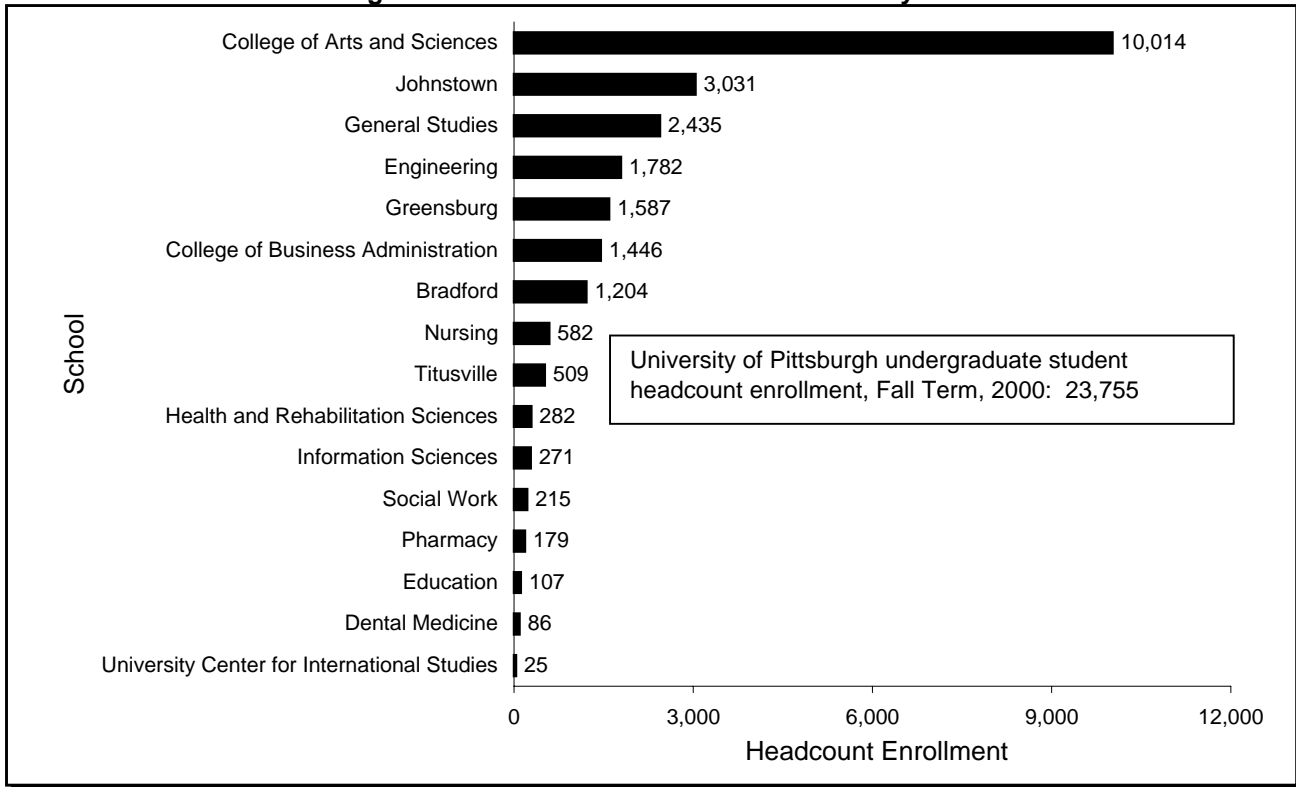

Headcount Enrollment by Level and School Total University Fall Term, 2000

Undergraduate Student Headcount Enrollment by School

Graduate and First Professional Student Headcount Enrollment by School

¹ Includes graduate students enrolled in interschool programs offered by Education, Nursing, and Public Health.