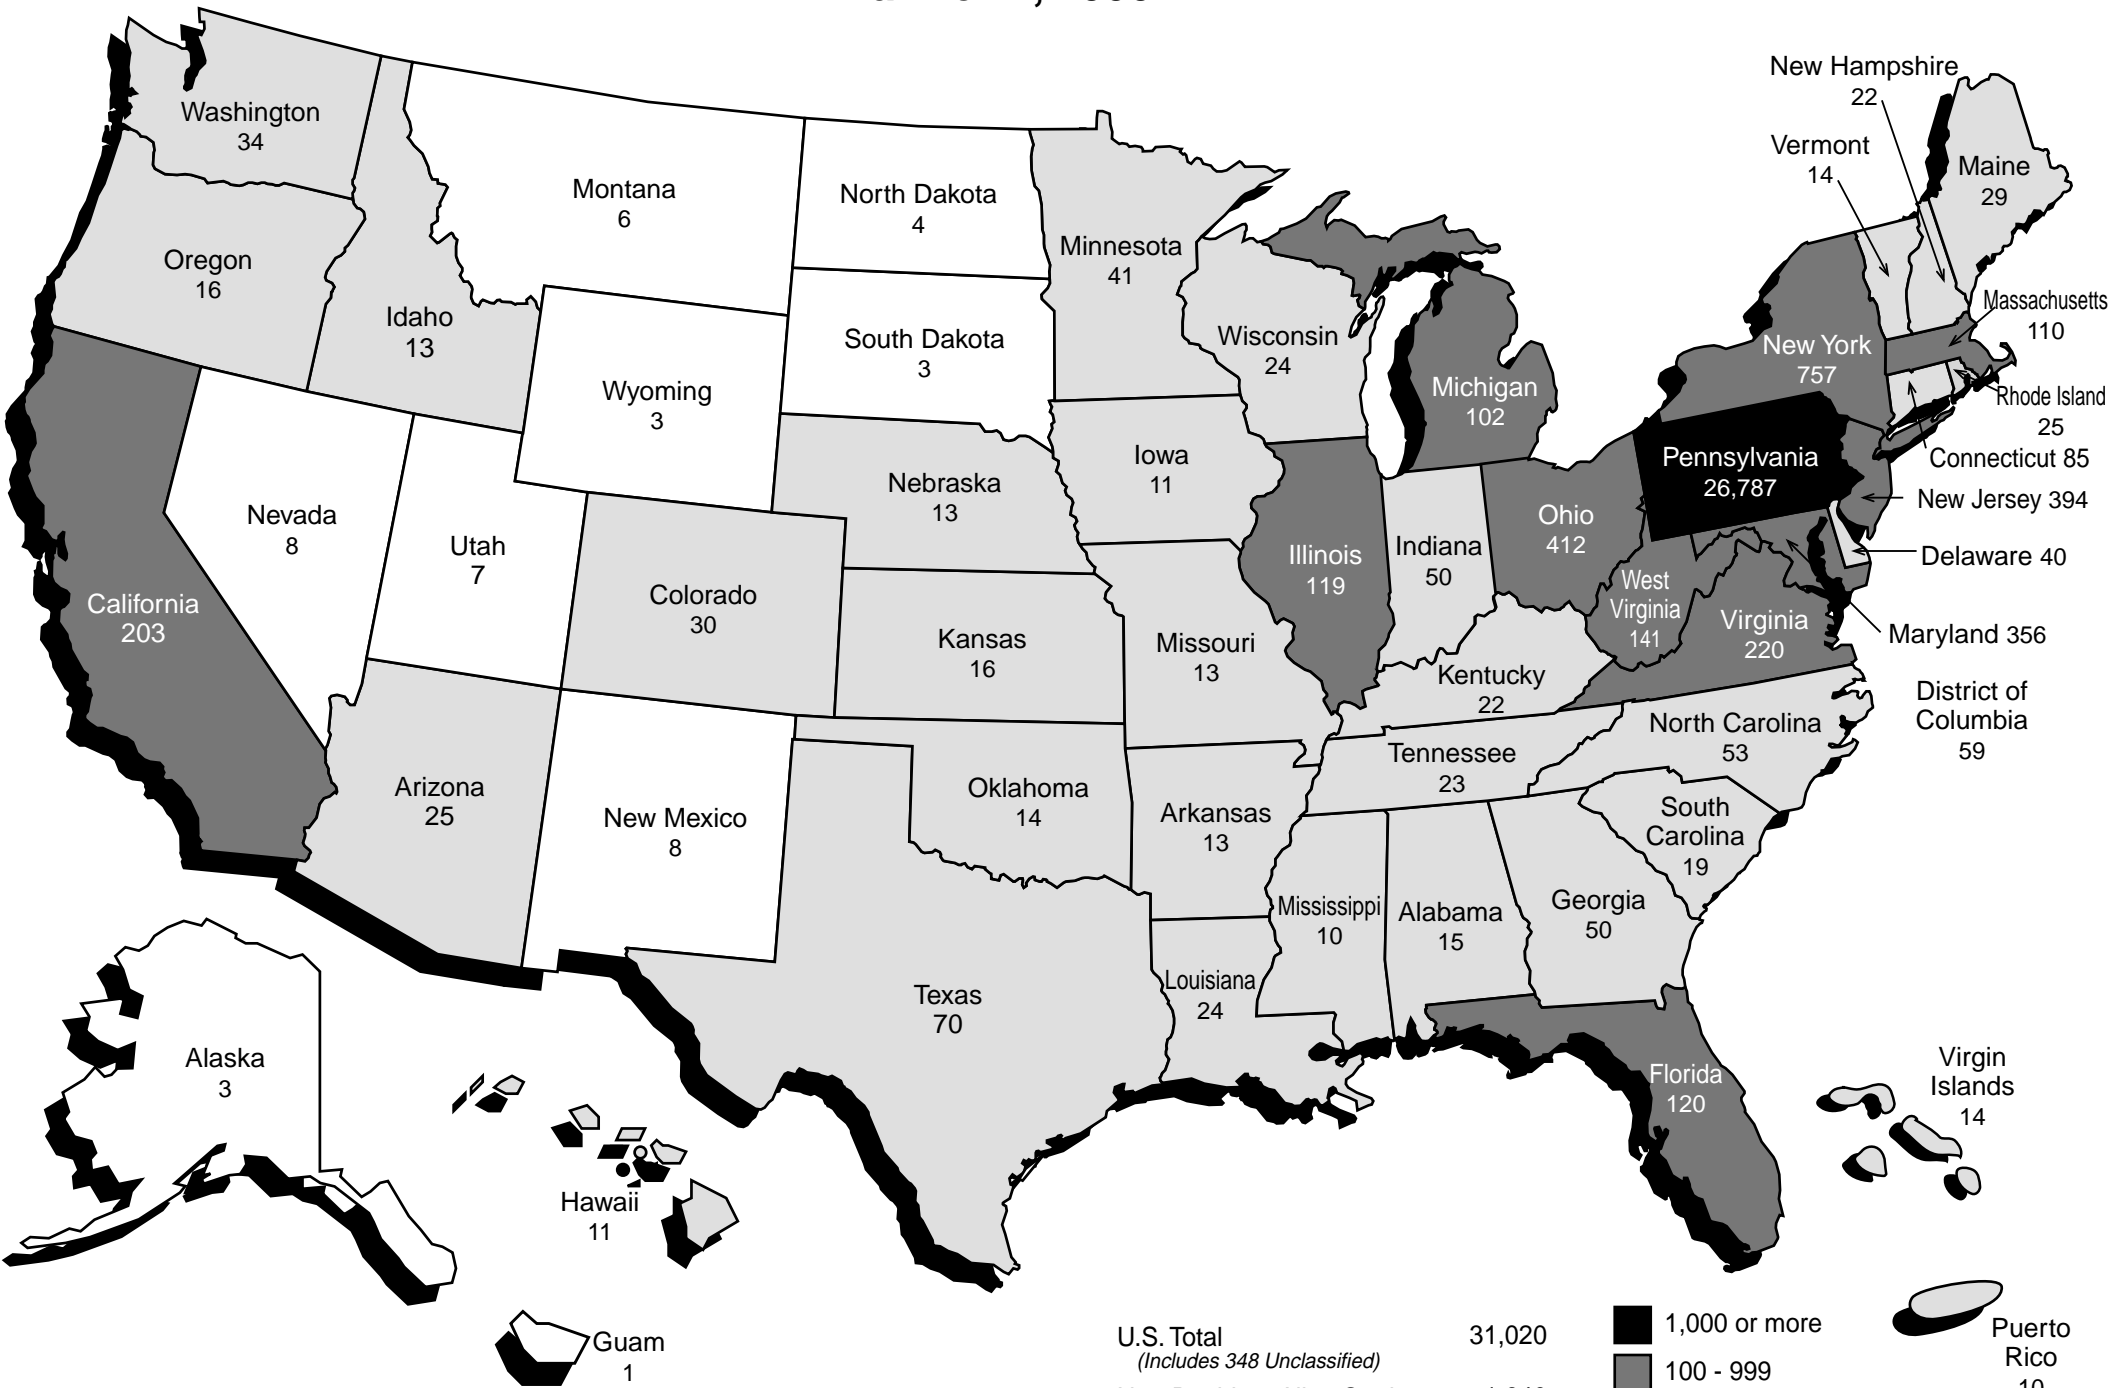

Headcount Enrollment by State or Territory

Total University

Fall Term, 2000

Note: Figures include undergraduate, graduate, and first professional students.

U.S. Total	31,020
<i>(Includes 348 Unclassified)</i>	
Non-Resident Alien Students	<u>1,640</u>
TOTAL	<u>32,660</u>

	1,000 or more		Puerto Rico
	100 - 999		
	10 - 99		
	0 - 9