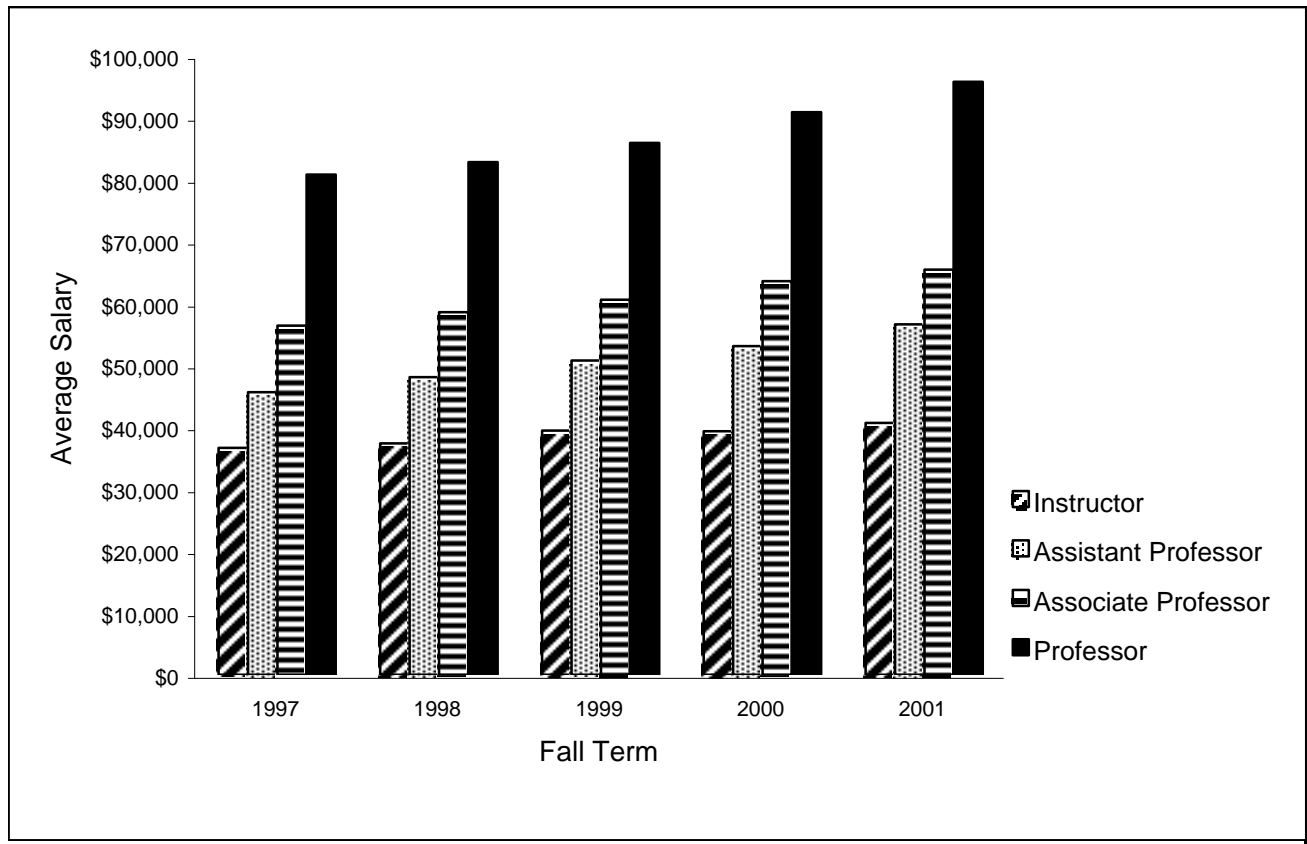

**Average Salary of Full-Time Instructional Faculty by Academic Rank
Pittsburgh Campus
Fall Term, 1997-2001**

Fall Term	Professor	Associate Professor	Assistant Professor	Instructor
1997	\$80,811	\$56,399	\$45,658	\$36,660
1998	82,819	58,568	48,103	37,397
1999	85,927	60,597	50,772	39,446
2000	90,876	63,594	53,123	39,367
2001	95,807	65,444	56,617	40,685

Note: Salary figures are only for those faculty specified in the instructions for completing the American Association of University Professors (AAUP) instructional faculty salary report entitled, Faculty Compensation Survey. All twelve-month contract salaries have been converted to a nine-month equivalent by multiplying by 9/11. All other contract salaries, in accordance with the AAUP guidelines are unadjusted.