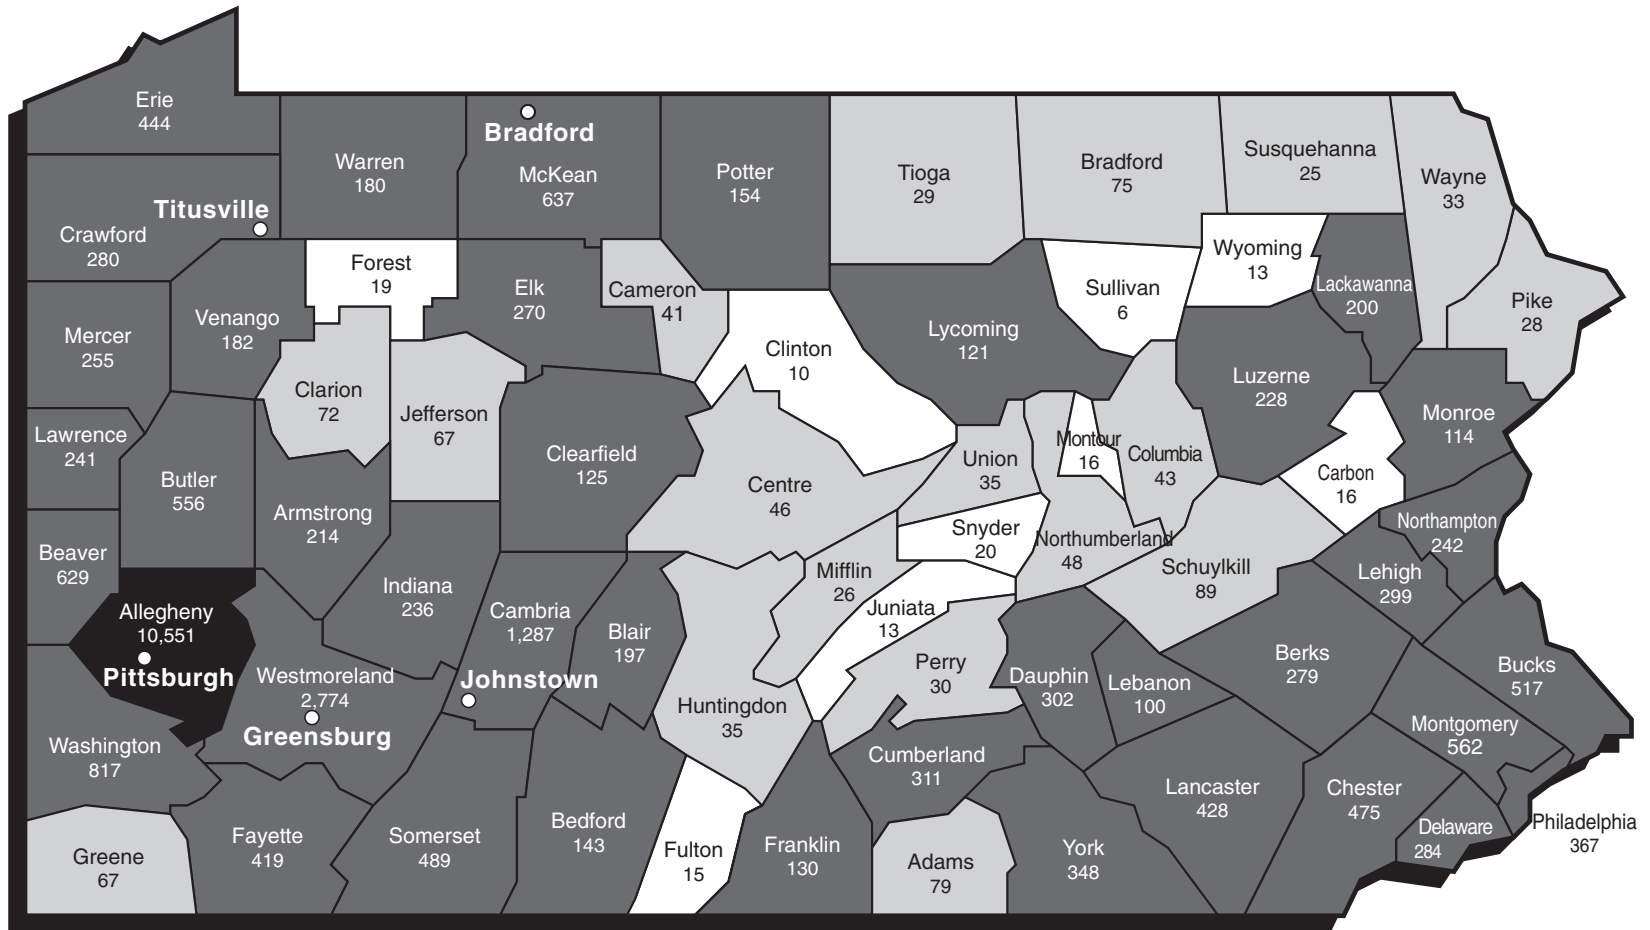

Headcount Enrollment by Pennsylvania County Total University Fall Term, 2001

Pennsylvania Total	27,577
<i>(Includes 194 Unclassified)</i>	
Other U.S. Students	4,276
Non-Resident Alien Students	1,691
TOTAL	<u><u>33,544</u></u>

Note: Figures include undergraduate, graduate, and first professional students.