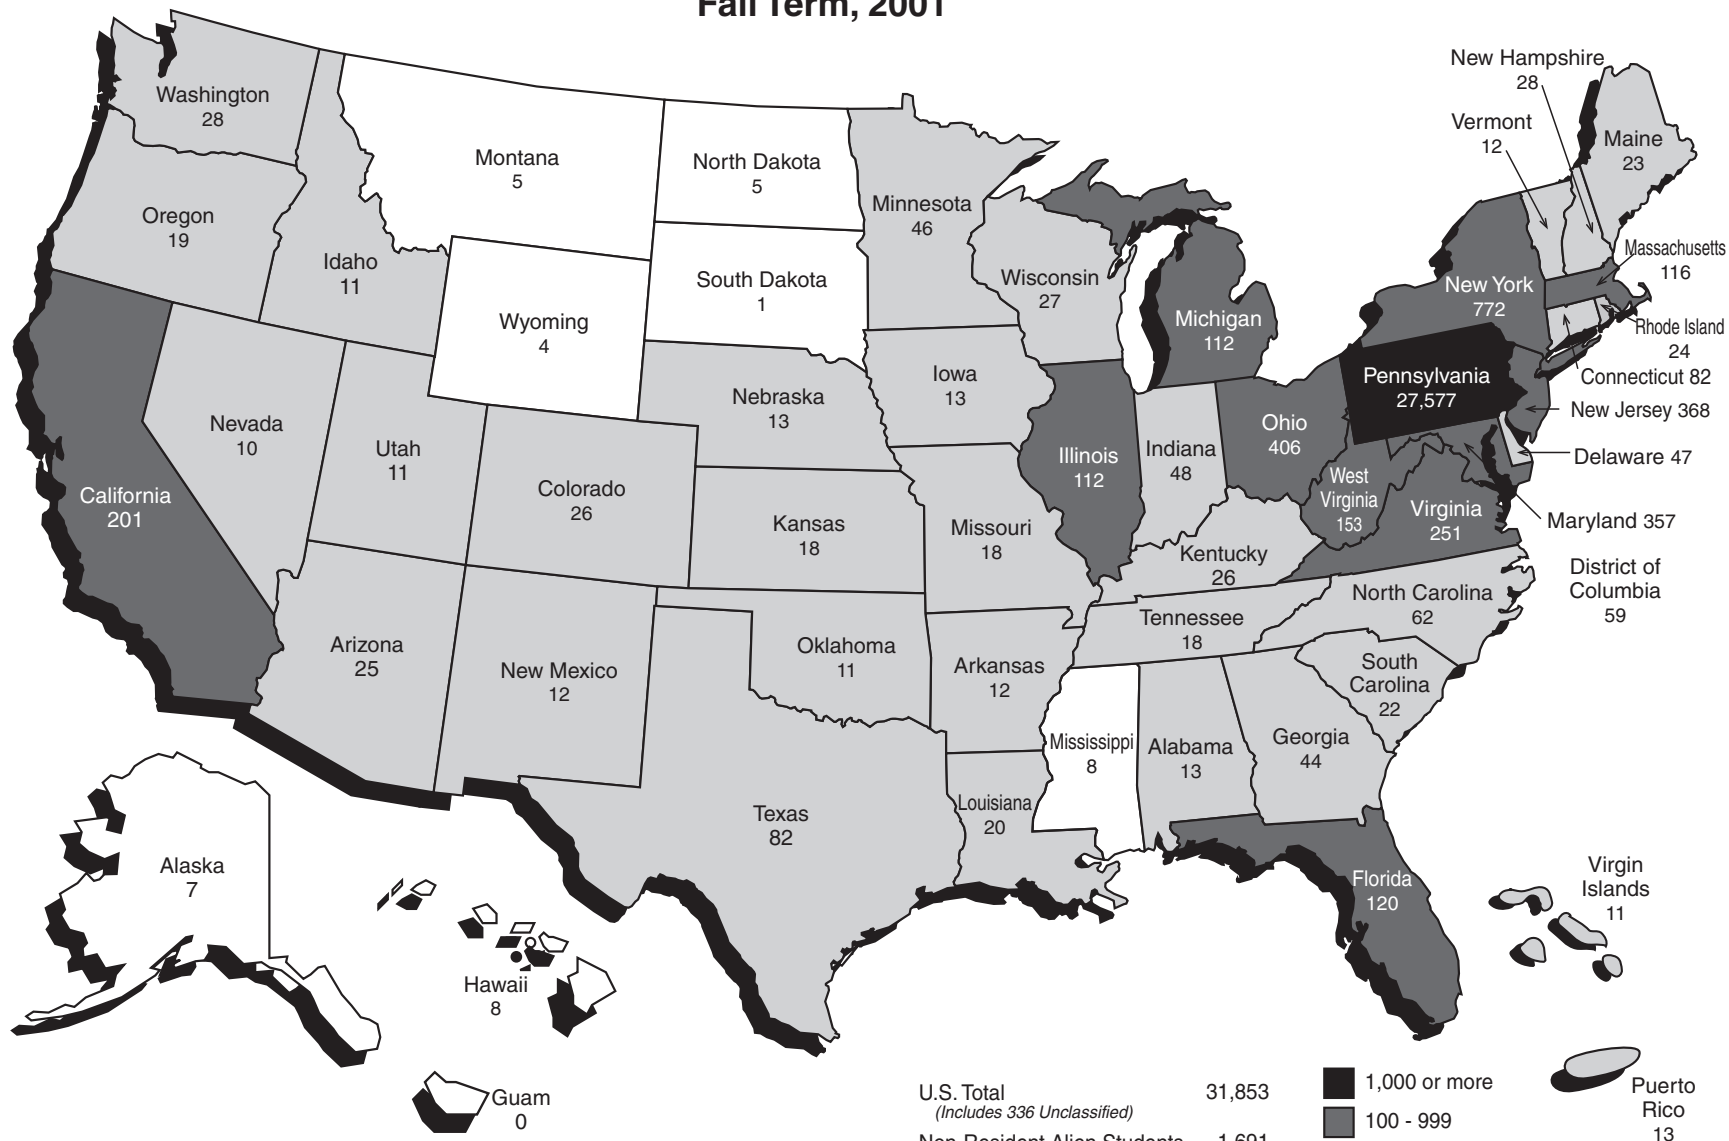

## Headcount Enrollment by State or Territory Total University Fall Term, 2001

U.S. Total	31,853
<i>(Includes 336 Unclassified)</i>	
Non-Resident Alien Students	<u>1,691</u>
<b>TOTAL</b>	<b><u>33,544</u></b>

Note: Figures include undergraduate, graduate, and first professional students.