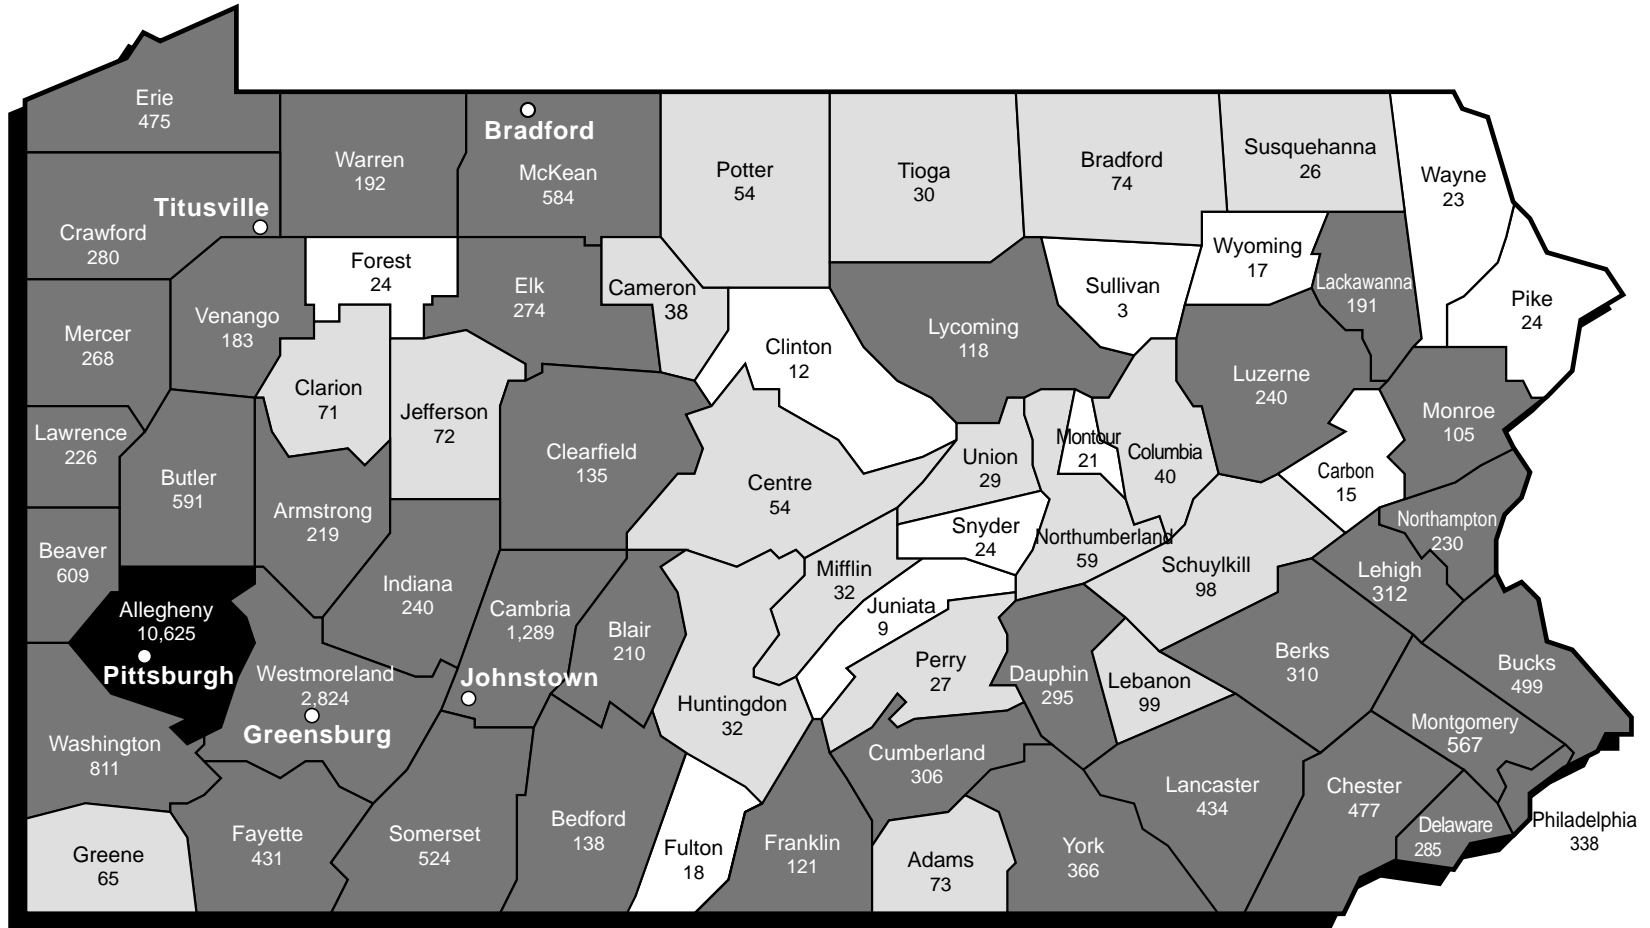

Headcount Enrollment by Pennsylvania County Total University Fall Term, 2002

Pennsylvania Total	27,717
<i>(Includes 232 Unclassified)</i>	
Other U.S. Students	4,550
Non-Resident Alien Students	<u>1,736</u>
TOTAL	<u>34,003</u>

Note: Figures include undergraduate, graduate, and first professional students.